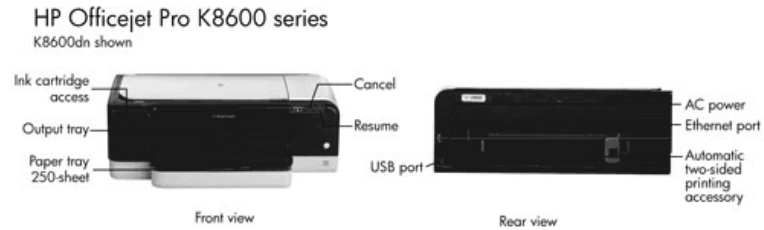

GENERAL

Duty Cycle, Monthly	6,250 pages
Media Types	Paper (inkjet, photo, plain), envelopes, labels, cards (greeting, index), transparencies
Media Sizes, Std	Letter, legal, statement, executive, tabloid, super B, 8.5 x 13 in, envelopes (No. 10, Monarch), index cards
Media Sizes, Custom	3 x 5 to 13 x 19 in
Connectivity, Std	Hi-Speed USB 2.0
Connectivity, Opt	HP Jetdirect external and wireless print servers
Memory, Std	32 MB
Memory, Max	32 MB
ENERGY STAR® Qualified	Yes
Mac Compatible	Yes
Dimensions (W x D x H)	24 x 23.92 x 8.78 in
Weight	27.1 lb
Shipping Dimensions	28.9 x 23.6 x 15 in
Shipping Weight	31.5 lb

Jetdirect Products

HP Jetdirect ew2400 (J7951G)
HP Jetdirect 175x (J6035G)
HP Jetdirect en3700 (J7942G)
HP Jetdirect en1700 (J7988G)

Accessories (standard)

HP USB Cable (Q6264A)
Automatic Two-Sided Print Accessory (CB017A)

Compatible Supplies

HP Ink Supplies

HP 88 Black Officejet Ink Cartridge (C9385AN)
HP 88XL Black Officejet Ink Cartridge (C9396AN)
HP 88 Cyan Officejet Ink Cartridge (C9386AN)
HP 88XL Cyan Officejet Ink Cartridge (C9391AN)
HP 88 Magenta Officejet Ink Cartridge (C9387AN)
HP 88XL Magenta Officejet Ink Cartridge (C9392AN)
HP 88 Yellow Officejet Ink Cartridge (C9388AN)
HP 88 Yellow Officejet Ink Cartridge, Canada (C9388AC)
HP 88XL Yellow Officejet Ink Cartridge (C9393AN)
HP 88 Combo-pack Ink Cartridge (CC606FN)
HP 88 Series w/50 sheets Glossy Brochure Value Pack (Q8933AN)
HP 88 Black and Yellow Officejet Printhead (C9381A)
HP 88 Magenta and Cyan Officejet Printhead (C9382A)

Compatible Paper Products

Top Recommended Papers

HP All-in-One Printing Paper			
8.5 x 11 in	22 lb	500 sheets	HPT115
HP Inkjet Glossy Brochure Paper			
8.5 x 11 in	48 lb	150 sheets	Q1987A
HP Inkjet Matte Presentation Paper			
8.5 x 11 in	32 lb	150 sheets	Q5449A
HP Advanced Photo Paper, glossy			
4 x 6 in, borderless	66 lb	100 sheets	Q6638A
HP Advanced Photo Paper, glossy			
8.5 x 11 in	66 lb	50 sheets	Q7853A

HP Everyday Papers

HP Bright White Inkjet Paper			
8.5 x 11 in	24 lb	500 sheets	HPB1124
HP Color Inkjet Paper			
8.5 x 11 in	24 lb	500 sheets	HPK115
8.5 x 11 in	24 lb	400 sheets (6 packs)	HPK400
HP Inkjet Paper			
8.5 x 11 in	24 lb	400 sheets, (6 packs)	INP202070
HP All-in-One Printing Paper			
8.5 x 11 in	22 lb	500 sheets	HPT1122
8.5 x 11 in	22 lb	500 sheets	HPT115
HP Printing Paper			
8.5 x 11 in	22 lb	5,000 sheets (10 reams)	HPP1122C
8.5 x 11 in	22 lb	500 sheets	HPP1122R
HP Multipurpose Paper			
8.5 x 11 in	20 lb	500 sheets	HPM1120R