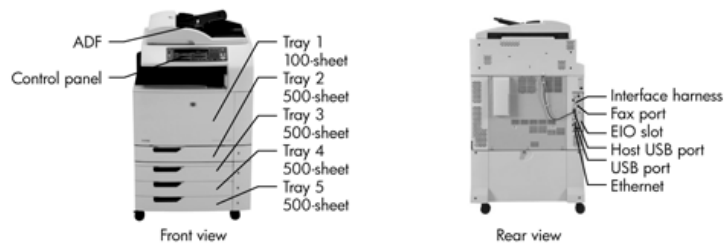

HP Color LaserJet CM6030 MFP Series (CM6030f MFP shown)

Jetdirect Products

HP Jetdirect ew2400 (J7951G)
HP Jetdirect 620n (J7934G)
HP Jetdirect 635n (J7961G)
HP Jetdirect en3700 (J7942G)
HP Jetdirect 630n (J7997G)
HP Jetdirect en1700 (J7988G)
HP High-Performance Secure EIO Hard Disk (J8019A)

Accessories (standard)

Staple Cartridge (Stapler/Stacker) (C8091A)
HP MFP Analog Fax Accessory (Q3701A)
HP High Performance Serial ATA Hard Disk (J7989G)
HP 1284B Parallel Card (J7972G)
HP Universal Print Driver for Windows 4.7 (J7980A/J7981A)
Staples Cartridge (Booklet Maker/Finisher) (CC383A)
3-Bin Stapler/Stacker with Output Accessory Bridge (CC517A)
Booklet Maker/Finisher with Output Accessory Bridge (CC516A)
Security Lock Adapter Kit (Q3931-67925)
Barcode Printing Solution/USB (HG271US)
Barcodes and More/Hi-Speed USB (HG281US)
Scalable Barcode Font Set/Hi-Speed USB (HG282UT)
MICR Font/Hi-Speed USB (HG283US)
Barcodes and More Enhanced (French Set) with MICR/Hi-Speed USB (HG284US)
BarcodeJet—Ethernet Connected (HG272KS)
eFormsBox—Ethernet Connected (HG273KX)
CheckBox with Card—Ethernet Connected (HG274EX)
QuickBooks CheckJet with Card—Ethernet Connected (HG275EX)
HP USB Programmable Storage (HG288UX)
IPS Solution/USB (HG286US)
Custom Logo-Signature-Forms-MICR/Hi-Speed USB (HG299UX)

Compatible Supplies

HP LaserJet Cartridges and Kits
HP Color LaserJet CB390A Black Print Cartridge (CB390A)
HP Color LaserJet CB381A Cyan Print Cartridge (CB381A)
HP Color LaserJet CB383A Magenta Print Cartridge (CB383A)
HP Color LaserJet CB382A Yellow Print Cartridge (CB382A)
HP Color LaserJet CB384A Black Image Drum (CB384A)
HP Color LaserJet CB385A Cyan Image Drum (CB385A)
HP Color LaserJet CB387A Magenta Image Drum (CB387A)
HP Color LaserJet CB386A Yellow Image Drum (CB386A)
HP Color LaserJet CB457A 110V Fuser Kit (CB457A)
HP Color LaserJet CB458A 220V Fuser Kit (CB458A)
HP Color LaserJet CB459A Roller Kit (CB459A)
HP Color LaserJet CB463A Transfer Kit (CB463A)

Compatible Paper Products

Top Recommended Papers

HP Premium Choice Laser Paper			
8.5 x 11 in	32 lb	500 sheets	HPU1132
HP Color Laser Glossy Photo Paper			
8.5 x 11 in	58 lb	100 sheets	Q6608A
HP Laser Glossy Brochure Paper			
8.5 x 11 in	44 lb	150 sheets	Q6611A
HP Glossy Presentation Paper			
8.5 x 11 in	34 lb	300 sheets	Q2546A
HP Glossy Presentation Paper			
11 x 17 in	34 lb	250 sheets	Q2547A

HP Everyday Papers

HP Premium Choice Laser Paper			
8.5 x 11 in	32 lb	500 sheets	HPU1132
11 x 17 in	32 lb	250 sheets	HPU1732
HP Color Laser Paper			
8.5 x 11 in	28 lb	500 sheets	HPL285R
HP LaserJet Paper			
8.5 x 11 in	24 lb	500 sheets	HPJ1124
8.5 x 11 in	24 lb	2,500 sheets (5 reams)	HPJ115RC
HP All-in-One Printing Paper			
8.5 x 11 in	22 lb	500 sheets	HPT1122
8.5 x 11 in	22 lb	500 sheets	HPT115
HP Printing Paper			
8.5 x 11 in	22 lb	5,000 sheets (10 reams)	HPP1122C
8.5 x 11 in	22 lb	500 sheets	HPP1122R