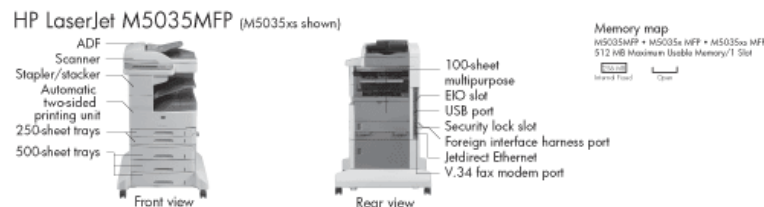

FAX:

Fax Speed	Up to 33.6 kbps³
Fax Resolution, Best	Up to 300 x 300 dpi
PC Fax Interface	Yes, Windows Fax Driver, HP PC Send Fax Driver 2.0
Speed Dialing, Max Numbers	100 numbers
Fax Forwarding	Yes
Fax Blocking	Yes

DIGITAL SENDING:

Digital Sending Features, Std	Send to network folder, LDAP and SMTP authentication, LDAP addressing
Digital Sending Features, Opt	Send to folder, authentication, send to LAN Fax, send to printer, send to application
Digital Sending File Formats	PDF, JPG, TIFF, MTIFF

GENERAL

Duty Cycle, Monthly	Up to 200,000 pages
Recommended Monthly Volume	5,000 to 12,500 pages
ADF Capacity	50 sheets Paper (plain, printed, letterhead, prepunched, bond, recycled, color, rough), transparencies, labels, envelopes, cardstock
Media Types	Executive, letter, legal, ledger
Media Sizes, Std	3 x 5 in to 12.28 x 18.5 in, tray 1; 5.83 x 8.27 in to 11.7 x 14.33 in, tray 2; 5.83 x 8.27 in to 11.7 x 17 in, trays 3, 4, 5 and 6
Media Sizes, Custom	HP Jetdirect Fast Ethernet embedded print server, Foreign Interface Harness (FIH), USB type A port, USB type B port, 1 open EIO slot
Connectivity, Std	HP Jetdirect internal, external and wireless print servers (printing only)
Connectivity, Opt	256 MB
Memory, Std	512 MB
Memory, Max	Yes
ENERGY STAR® Qualified	Yes
Mac Compatible	Yes
Dimensions (W x D x H)	29.1 x 29.2 x 40.1 in
Weight	192 lb
Shipping Dimensions	35.43 x 35.43 x 55.83 in
Shipping Weight	220.46 lb

Jetdirect Products

- HP Jetdirect ew2400 (J7951G)
- HP Jetdirect 620n (J7934G)
- HP Jetdirect 625n (J7960G)
- HP Jetdirect 635n (J7961G)
- HP Jetdirect 175x (J6035G)
- HP Jetdirect en3700 (J7942G)
- HP Jetdirect 630n (J7997G)
- HP Jetdirect en1700 (J7988G)
- HP Jetdirect 690n (J8007G)
- HP High-Performance Secure Hard Disk (J8018A)
- HP High-Performance Secure EIO Hard Disk (J8019A)

Accessories (standard)

- HP MFP Analog Fax Accessory (Q3701A)
- HP Digital Sending Software 4.0 (T1936AA)
- HP AutoStore (T1943AA)
- DDR DIMM (100-pin): 128 MB (Q7718A)
- DDR DIMM (100-pin): 256 MB (Q7719A)
- Automatic Two-Sided Printing Accessory (Q7549A)
- HP High Performance Serial ATA Hard Disk (J7989G)
- HP 1284B Parallel Card (J7972G)
- 500-Sheet Input Tray with Storage Cabinet (Q7834A)
- Integrated 3 x 500-Sheet Input Trays 4, 5 and 6 (Q7835A)
- Printer Maintenance Kit: 110 volt (Q7832A)
- ADF Maintenance Kit (Q7842A)
- HP USB Cable (Q6264A)
- HP Universal Print Driver for Windows 4.7 (J7980A/J7981A)
- Barcode Printing Solution/USB (HG271US)
- Barcodes and More/Hi-Speed USB (HG281US)
- Scalable Barcode Font Set/Hi-Speed USB (HG282UT)
- MICR Font/Hi-Speed USB (HG283US)
- Barcodes and More Enhanced (French Set) with MICR/Hi-Speed USB (HG284US)
- BarcodeJet—Ethernet Connected (HG272KS)
- eFormsBox—Ethernet Connected (HG273KX)
- CheckBox with Card—Ethernet Connected (HG274EX)
- QuickBooks CheckJet with Card—Ethernet Connected (HG275EX)
- HP USB Programmable Storage (HG288UX)
- IPS Solution/USB (HG286US)
- Custom Logo-Signature-Forms-MICR/Hi-Speed USB (HG299UX)
- Blue Kit IPDS Emulation USB (HG362UM)